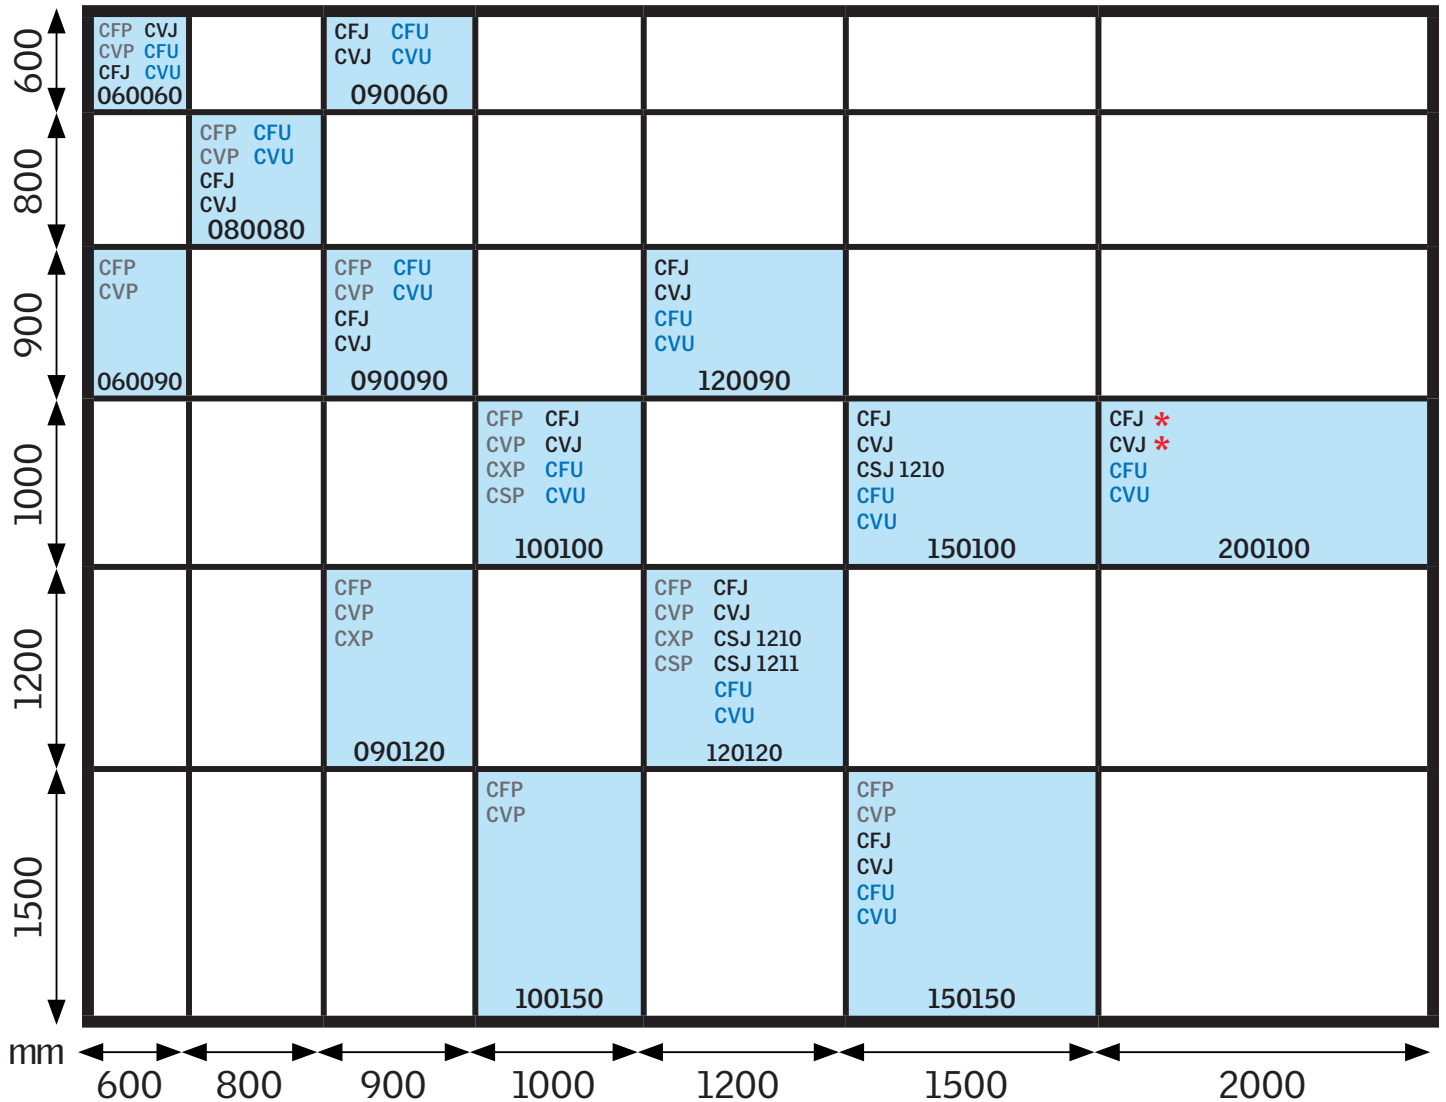

Flat-roof windows

FRW 1.0 New generation glass rooflights 2.0 VELUX domes

* For CFJ, CVJ 200100: Base unit height 150 mm only

Base unit height 150 mm: CFP, CVP, CXP, CSP, CFU, CVU, CFJ, CVJ

Base unit height 300 mm: CFJ, CVJ, CSJ

Base unit height 500 mm: CFJ, CVJ